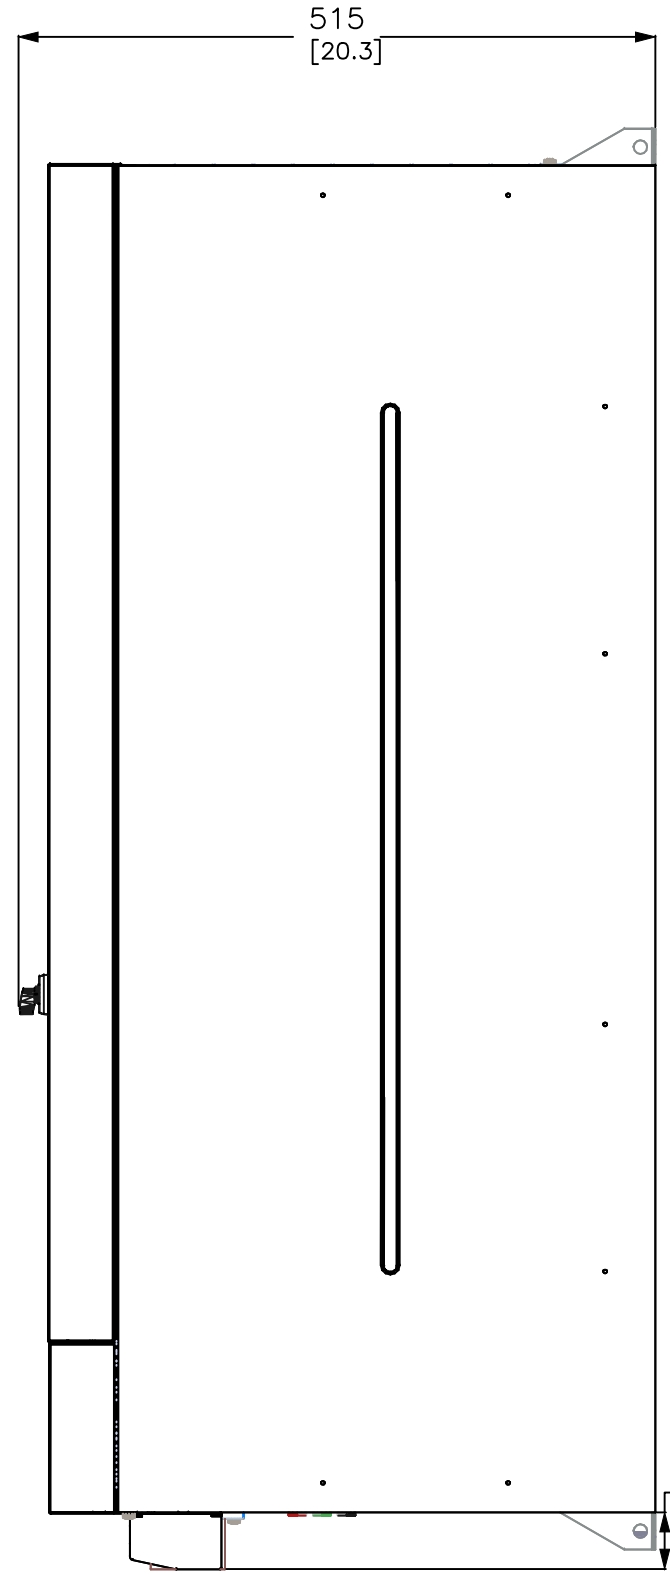

1 2 3 4 5 6 7 8

A

A

B

B

C

C

D

D

E

E

HUBBELL PQS APEX 200A BOTTOM CONNECTION 3W/4W 200-480V 50/60Hz IP20

DESCRIPTION
**HUBBELL PQS
 APEX ACTIVE FILTER
 200A MODULE**

JOB NAME:
 APEX 200A MODULE
 JOB LOCATION:
 DRAWING STATUS:

EQUIPMENT DESIGNAION:
 BOTTOM CONNECTION
 EQUIPMENT TYPE:
 PQS APEX ACTIVE FILTER
 DRAWING TYPE:

CONFIDENTIAL
 THIS DRAWING SHALL BE USED ONLY AS SPECIFIED BY
 HUBBELL. ANY OTHER USE, REPRODUCTION OR
 DISCLOSURE TO OTHERS WITHOUT WRITTEN
 PERMISSION IS PROHIBITED.
 ALL DIMENSIONS IN INCHES UNLESS SPECIFIED

DRAWN BY DB	DRAWN DATE 06/10/2020	CHK BY	CHK DATE
SHEET OF	DWG NO.	REV	

ALL UNITS MEASURED IN mm [inches]

1 2 3 4 5 6 7 8