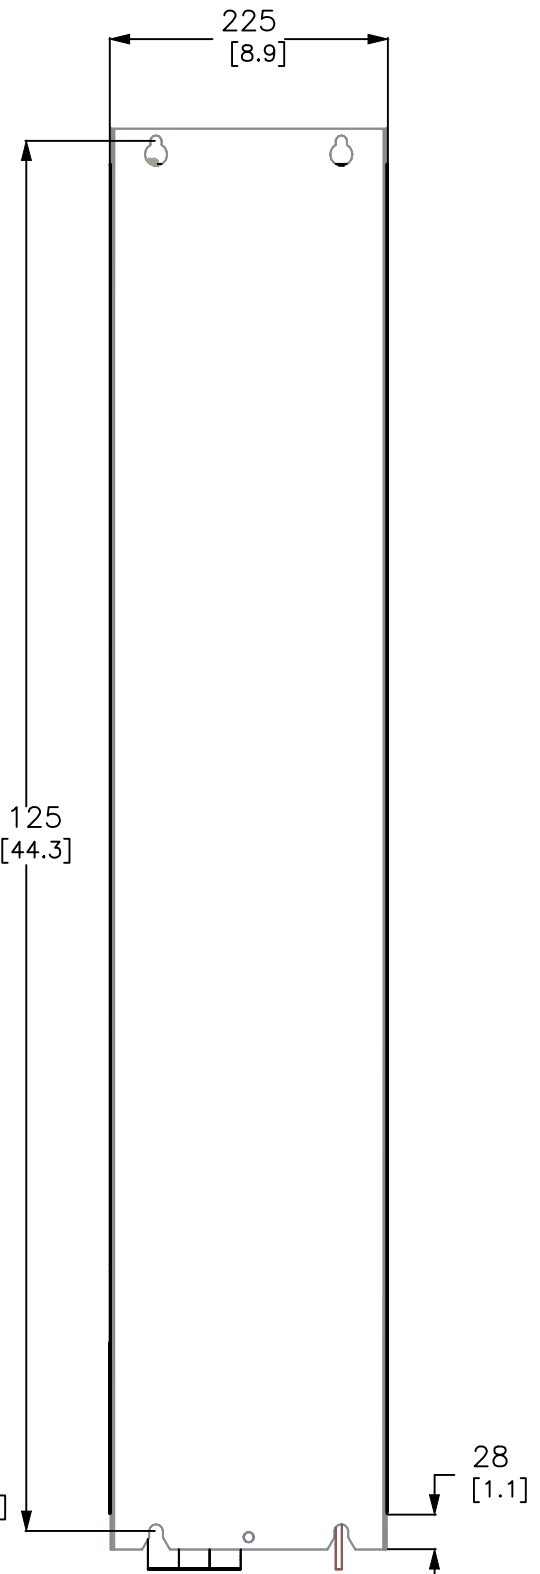

1 2 3 4 5 6 7 8

A

A

B

B

C

C

D

D

E

E

HUBBELL PQS APEX 200A BOTTOM CONNECTION 3W/4W 200-480V 50/60Hz IP20

DESCRIPTION
**HUBBELL PQS
 APEX ACTIVE FILTER
 200A MODULE**

JOB NAME:
 APEX 200A MODULE
 JOB LOCATION:
 DRAWING STATUS:

EQUIPMENT DESIGNAION:
 BOTTOM CONNECTION
 EQUIPMENT TYPE:
 PQS APEX ACTIVE FILTER
 DRAWING TYPE:

CONFIDENTIAL
 THIS DRAWING SHALL BE USED ONLY AS SPECIFIED BY
 HUBBELL. ANY OTHER USE, REPRODUCTION OR
 DISCLOSURE TO OTHERS WITHOUT WRITTEN
 PERMISSION IS PROHIBITED.
 ALL DIMENSIONS IN INCHES UNLESS SPECIFIED

DRAWN BY DB	DRAWN DATE 06/10/2020	CHK BY	CHK DATE
SHEET OF	DWG NO.	REV	

ALL UNITS MEASURED IN mm [inches]

1 2 3 4 5 6 7 8