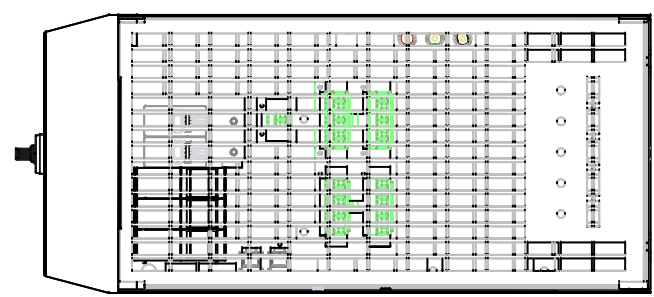

1 2 3 4 5 6 7 8

A

A

B

B

C

C

D

D

E

E

HUBBELL PQS APEX 200A BOTTOM CONNECTION 3W/4W 200-480V 50/60Hz IP20

DESCRIPTION
**HUBBELL PQS
 APEX ACTIVE FILTER
 200A MODULE**

JOB NAME:
 APEX 200A MODULE
 JOB LOCATION:
 DRAWING STATUS:

EQUIPMENT DESIGNAION:
 BOTTOM CONNECTION
 EQUIPMENT TYPE:
 PQS APEX ACTIVE FILTER
 DRAWING TYPE: