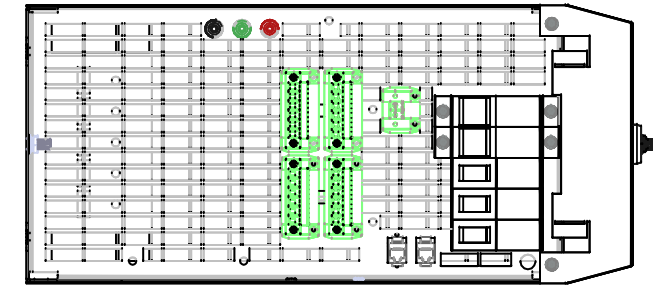

D

E

E

HUBBELL PQS APEX 200A BOTTOM CONNECTION 3W/4W 200-480V 50/60Hz IP20

DESCRIPTION
**HUBBELL PQS
 APEX ACTIVE FILTER
 200A MODULE**

JOB NAME:
 APEX 200A MODULE
 JOB LOCATION:
 DRAWING STATUS:

EQUIPMENT DESIGNAION:
 BOTTOM CONNECTION
 EQUIPMENT TYPE:
 PQS APEX ACTIVE FILTER
 DRAWING TYPE: