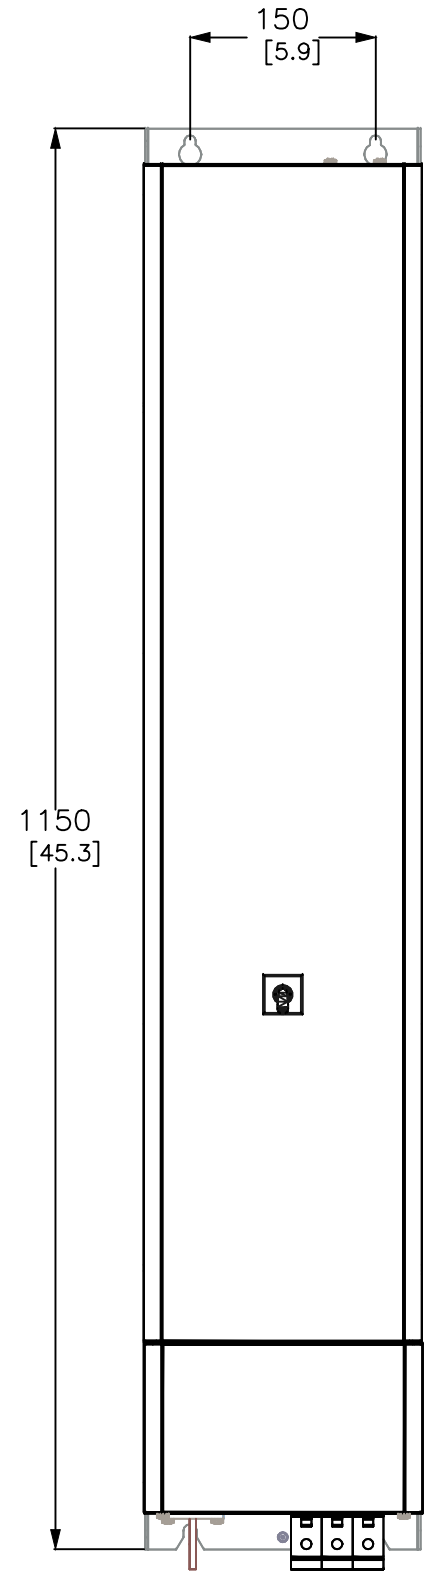

1 2 3 4 5 6 7 8

A

A

B

B

C

C

D

D

E

E

HUBBELL PQS APEX 200A BOTTOM CONNECTION 3W/4W 200-480V 50/60Hz IP20

DESCRIPTION
**HUBBELL PQS
 APEX ACTIVE FILTER
 200A MODULE**

JOB NAME:
 APEX 200A MODULE
 JOB LOCATION:
 DRAWING STATUS:

EQUIPMENT DESIGNAION:
 BOTTOM CONNECTION
 EQUIPMENT TYPE:
 PQS APEX ACTIVE FILTER
 DRAWING TYPE:

CONFIDENTIAL
 THIS DRAWING SHALL BE USED ONLY AS SPECIFIED BY
 HUBBELL. ANY OTHER USE, REPRODUCTION OR
 DISCLOSURE TO OTHERS WITHOUT WRITTEN
 PERMISSION IS PROHIBITED.
 ALL DIMENSIONS IN INCHES UNLESS SPECIFIED

DRAWN BY DB	DRAWN DATE 06/10/2020	CHK BY	CHK DATE
SHEET OF	DWG NO.	REV	

ALL UNITS MEASURED IN mm [inches]

1 2 3 4 5 6 7 8